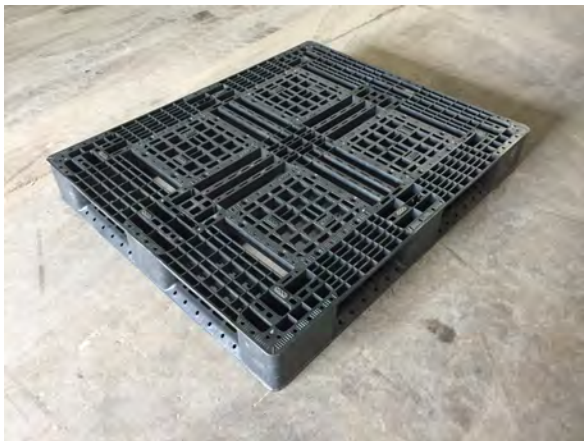

The USEDLetter - May 14th 2024

48x40 Rackable/Stackable -

25 lbs. Pallet. Once Used, sorted BLUE pallets. Ongoing volume. FOB Tennessee

48x40 Nestable -

Once Used, sorted Black pallets. Ideal for oneway or multi-use. ongoing stock - FOB TN

43x43 Stackable/Rackable Pallet -

20+ truckloads - 4.72" & 5.9" height. 1100x1100 metric. Available in locations east and west

48x40 - 3 Runner Stackable -

Once Used, sorted Black pallets. TL in stock, ongoing. FOB TN

OTHER PRODUCTS IN STOCK! - Sales@Ocsproducts.com for more info!

Product	L x W x H	Quantity	Location	Condition
48x40 HD Orange	48x40x6	10,000+	Midwest and West	Good
48x40 Green	48x40x6 - 43lbs	8,000+	USA - all over	Good
1100x1100 BLK	43x43x5.9	Truckloads	USA -all over	Good
44x56 pallets	44x56x4.5	Truckloads	TN, IL, PA +	Good + unused
Tier Sheets	44x56x.025	30,000+	PA, TN	Good
Top Frames	44x56x1	Truck loads	IL, OH	Good