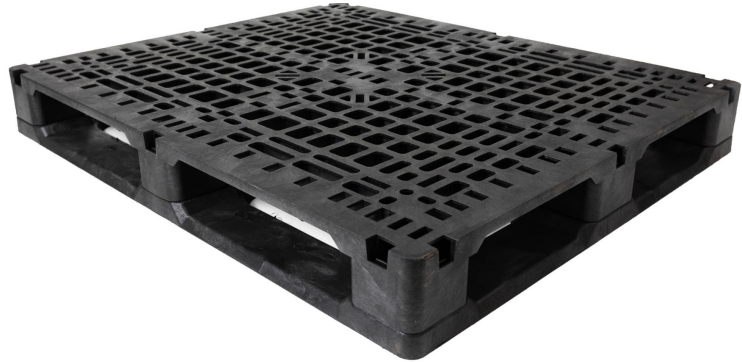

# 48"x40" PRX Rackable Pallet

- 100% Recyclable Material
- Flow Through Design
- Easy to clean
- Heavy Duty Rackable
- Automation Ready
- 510 pallets per 53' truck
- Edge Rackable up to 3,200 lbs.
- 5,000 lbs. Ready
- Colors and Logos available

Model	Entry	Design	Features
4840PRX	4-Way	One Piece	100% Recyclable

Length	Width	Height	Weight
48.0in	40.0in	6in	47 lbs.

Static Load Rating	Dynamic Load Rating	Edge Rack Load Rating	Truckload	Ocean Container
30,000 lbs	5,000 lbs.	3,200 lbs	53' - 510	340 (40' HC)