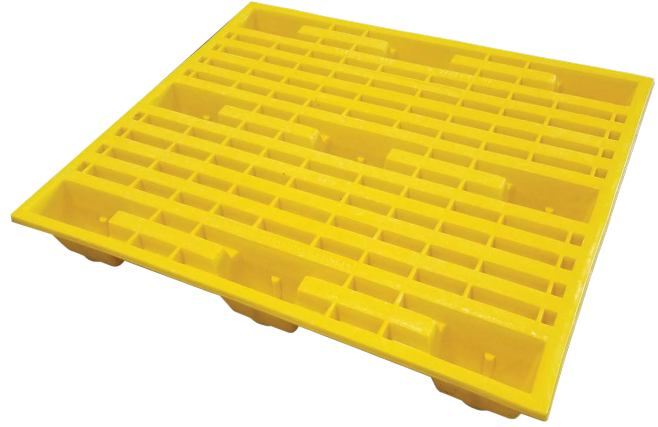

# 48"x40" Super Duty Nestable Pallet

- Can be made in any color
- Solid Deck Design
- Easy to clean, Durable design
- Nestable, Space Saving
- Automation Ready
- 868 pallets per 53' truck
- 25,000 static load capacity
- 5,000 lbs. Ready
- Anti-Microbial option

Model	Entry	Design	Features
4840SDP	4-Way	One Piece	100% Recyclable

Length	Width	Height	Weight
48.0in	40.0in	6.0in	47 lbs.

Static Load Rating	Dynamic Load Rating	Edge Rack Load Rating	Truckload	Ocean Container
25,000 lbs	5,000 lbs.	N/A	53' - 868	460 (40' HC)